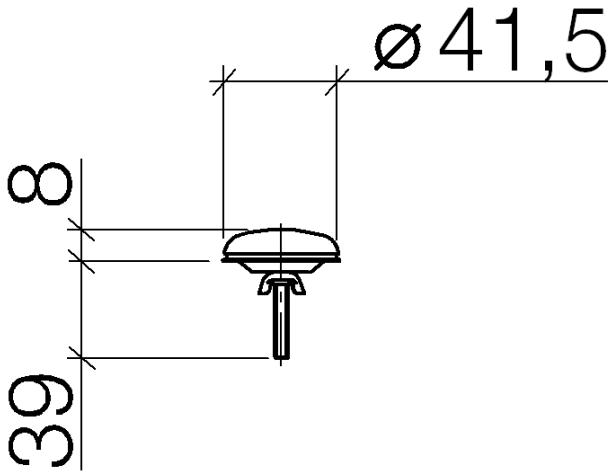

12 715 970

Fits: IMO, LULU, MADISON, MEM, TARA,
CL.1, LISSÉ, VAIA, META, CYO

	Light Gold	12 715 970-26
	Chrome	12 715 970-00
	brushed chrome	12 715 970-04
	Brushed Platinum	12 715 970-06
	Platinum	12 715 970-08
	Durabrass (23kt Gold)	12 715 970-09
	Dark Chrome	12 715 970-19
	Brushed Light Gold	12 715 970-27
	Brushed Durabrass (23kt Gold)	12 715 970-28
	Matte Black	12 715 970-33
	Brushed Bronze	12 715 970-42
	Brushed Champagne (22kt Gold)	12 715 970-46
	Champagne (22kt Gold)	12 715 970-47
	Brushed Chrome	12 715 970-93
	Brushed Dark Platinum	12 715 970-99

Cover for tap hole - Light Gold

IMO

12 715 970

12 715 970

12 715 970

Parts for other
finishes can be found
here: [Chrome](#)